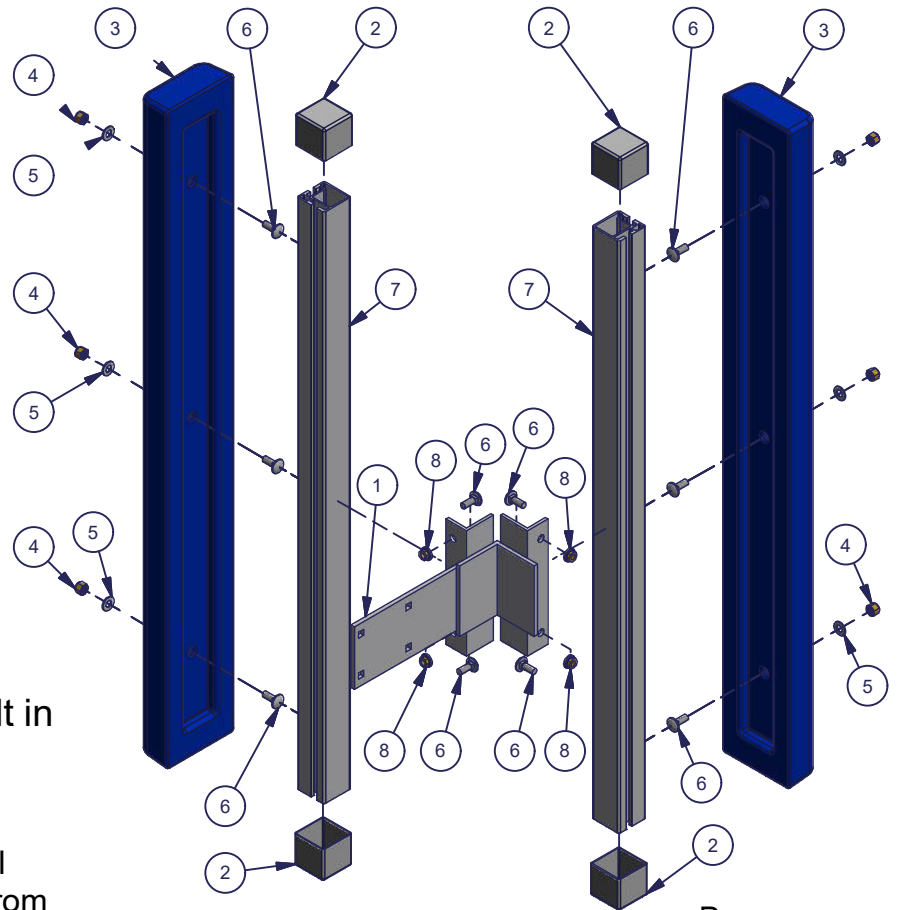

ITEM	QTY	PART NUMBER	DESCRIPTION
1	1	1028066	Wdmt Vertical Corner Bumper
2	4	1000868	Gray Cap 2 X 2 X 2
3	2	1004259	Blue Bumper
-	2	1004261	Black Bumper
-	2	1004258	White Bumper
-	2	1004260	Tan Bumper
-	2	1030665	Gray Bumper
4	6	1001805	Nut Nyloc 3/8-16 Brass
5	6	1002599	Washer Flat 3/8 SS
6	10	1001956	Bolt Carriage 3/8-16 x 1.0 SS 304
7	2	1003119	Slider Leg 37.75" Vert. Roto Bumper
8	4	1001802	Nut Flange 3/8-16 Brass

Failure to follow instructions may result in personal injury and may invalidate the applicable warranty.

Step 1. Attach accessory bracket to vertical bumper bracket weldment using hardware from accessory bracket 3/8 x 1 carriage bolts and 3/8 flange nuts.

Step 2. Slide two carriage bolts into T-slot "A" of each slider leg. (**Note:** Refer to top view to the right for proper slider leg orientation.) Adjust carriage bolts to insert through drilled angles of weldment. Set slider leg to desired height and secure using 3/8 brass flange nuts on each carriage bolts.

Step 3. Slide three more 3/8 x 1 carriage bolts into the other t-slot "B" of each slider leg. Place gray caps over top and bottom end of slider legs.

Step 4. Place bumpers over slider leg, lining up the three carriage bolts in the slider leg with the holes in the bumper. Secure in place with three 3/8 flat washers and three 3/8 nyloc nuts for each bumper.

Step 5. Attach bracket to dock. Slide assembly back so inside angle rest against leg pocket of dock.

Top view of proper slider leg orientation. Slider legs will not attach to angles of weldment if oriented incorrectly.

Note: Vertical Corner Dock Bumper will be attached to one of four different type of Accessory Dock Connectors in order to be attached to your dock. Below is a list of the four different types of docks and the required bracket.

Dock Type	Bracket Part Number
RS4 Dock	1006706
RS7 Dock	1006708
TS9 Dock	1006730